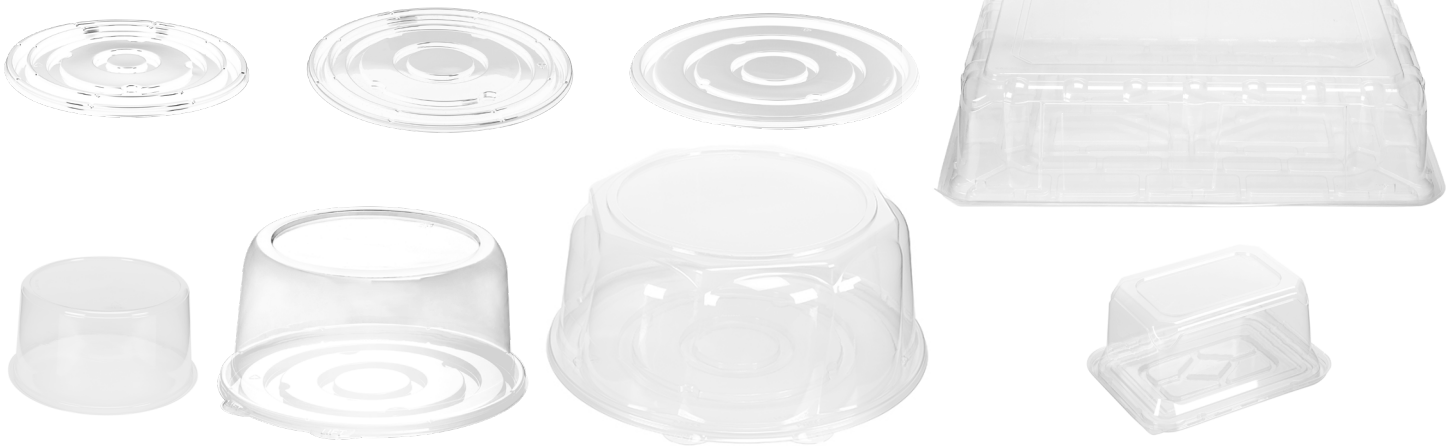

■ Cake packaging domes and bases

A variety of styles available. CakePAK style has easy to use press & lift tabs providing effortless dome seal and removal.

CAKEPAK PERFORMANCE FEATURES

- 9" and 10" domes and bases are made from 10% PCR content
- Patented EZ Release™ system designed for multiple dome applications
- Easy to use press and lift tabs provides effortless seal and removal
- Choose from flat base or ring base options to fit various cake creations
- Excellent clarity
- Designed to fit cake boards
- Customization options available

EASY TO STACK FOR EASY DELIVERY!

Item #	Description	Case pack	Case weight (lbs.)	Material	Case dimensions (in.) L x W x H	UCC/SCC
5RM042PL1C	7"x 9.5" x 4.25" clear bar cake combo	90 set	35.11	PET	24.10 x 20.10 x 16.00	100 55316 52090 9
506640PL1CLC	8"x 4" clear smooth dome combo for 6" cake	100 set	13.12	PET	17.30 x 17.30 x 22.70	100 55316 51120 4
CKSC935CL	9"x 3.5" clear smooth dome/ring base combo for 7" cake	100 set	16.49	PET	20.25 x 20.25 x 19.62	106 06909 42927 9
CKSC95CL	9"x 5" clear smooth dome/ring base combo for 7" cake	100 set	20.82	PET	20.25 x 20.25 x 22.12	106 06909 42928 6
CKSR1035CL	10"x 3.5" clear smooth dome/ring base combo for 8" cake	100 set	22.22	PET	20.87 x 20.87 x 19.62	106 06909 42935 4
CKSR105CL	10"x 5" clear smooth dome/ring base combo for 8" cake	100 set	25.73	PET	20.87 x 20.87 x 21.12	106 06909 42934 7
CKSC1035CL	10"x 3.5" clear smooth dome/flat base combo for 8" cake	100 set	22.22	PET	20.87 x 20.87 x 19.62	106 06909 42931 6
CKSC105CL	10"x 5" clear smooth dome/flat base combo for 8" cake	100 set	25.73	PET	20.87 x 20.87 x 21.12	106 06909 42932 3
CKCP1150CL	11"x 5" clear smooth/dome/flat base combo for 9" cake	100 set	32.59	PET	23.25 x 12.00 x 31.87	106 06909 43007 7
CKCP1135CL	11"x 3.5" clear smooth dome/flat base combo for 9" cake	100 set	28.59	PET	23.25 x 12.00 x 30.37	106 06909 43006 0
CKC13575CL	13"x 5.75" clear panel dome/flat base combo for 11" cake	50 set	22.31	PET	28.25 x 14.75 x 19.62	106 06909 42998 9
5I035APD1CLC	11.25" x 9.25" x 3.5" 1/8 sheet cake/clear base combo	54 set	29.76	PET	24.10 x 20.10 x 16.00	100 55316 52400 6
5RJ037PL3C	15.25" x 7" x 4" clear bar cake combo	30 set	18.23	PET	20.00 x 16.00 x 14.70	100 55316 52088 6
5RJ045CLC	15.25" x 7" x 4.5" clear bar cake combo	30 set	21.84	PET	20.60 x 16.00 x 15.30	100 55316 52371 9
5L050CLBC	20" x 15" x 5" 1/2 sheet cake/clear base combo	25 set	23.30	PET	21.30 x 16.60 x 20.70	100 55316 52179 1

Order Now! Call 888-962-2877 (USA) / 514-331-0207 (Canada) or your sales representative

www.novolex.com | 800-845-6051 | © December 2023 Novolex

Waddington North America | 6 Stuart Road Chelmsford, MA 01824 | 888-962-2877 - Fax: 978-256-1614
POLAR PAK | 4500 Cousens Saint-Laurent, QC H4S 1X6 | 514-331-0207 - PP-Inquiries@Novolex.com
W_BR_1594_1223