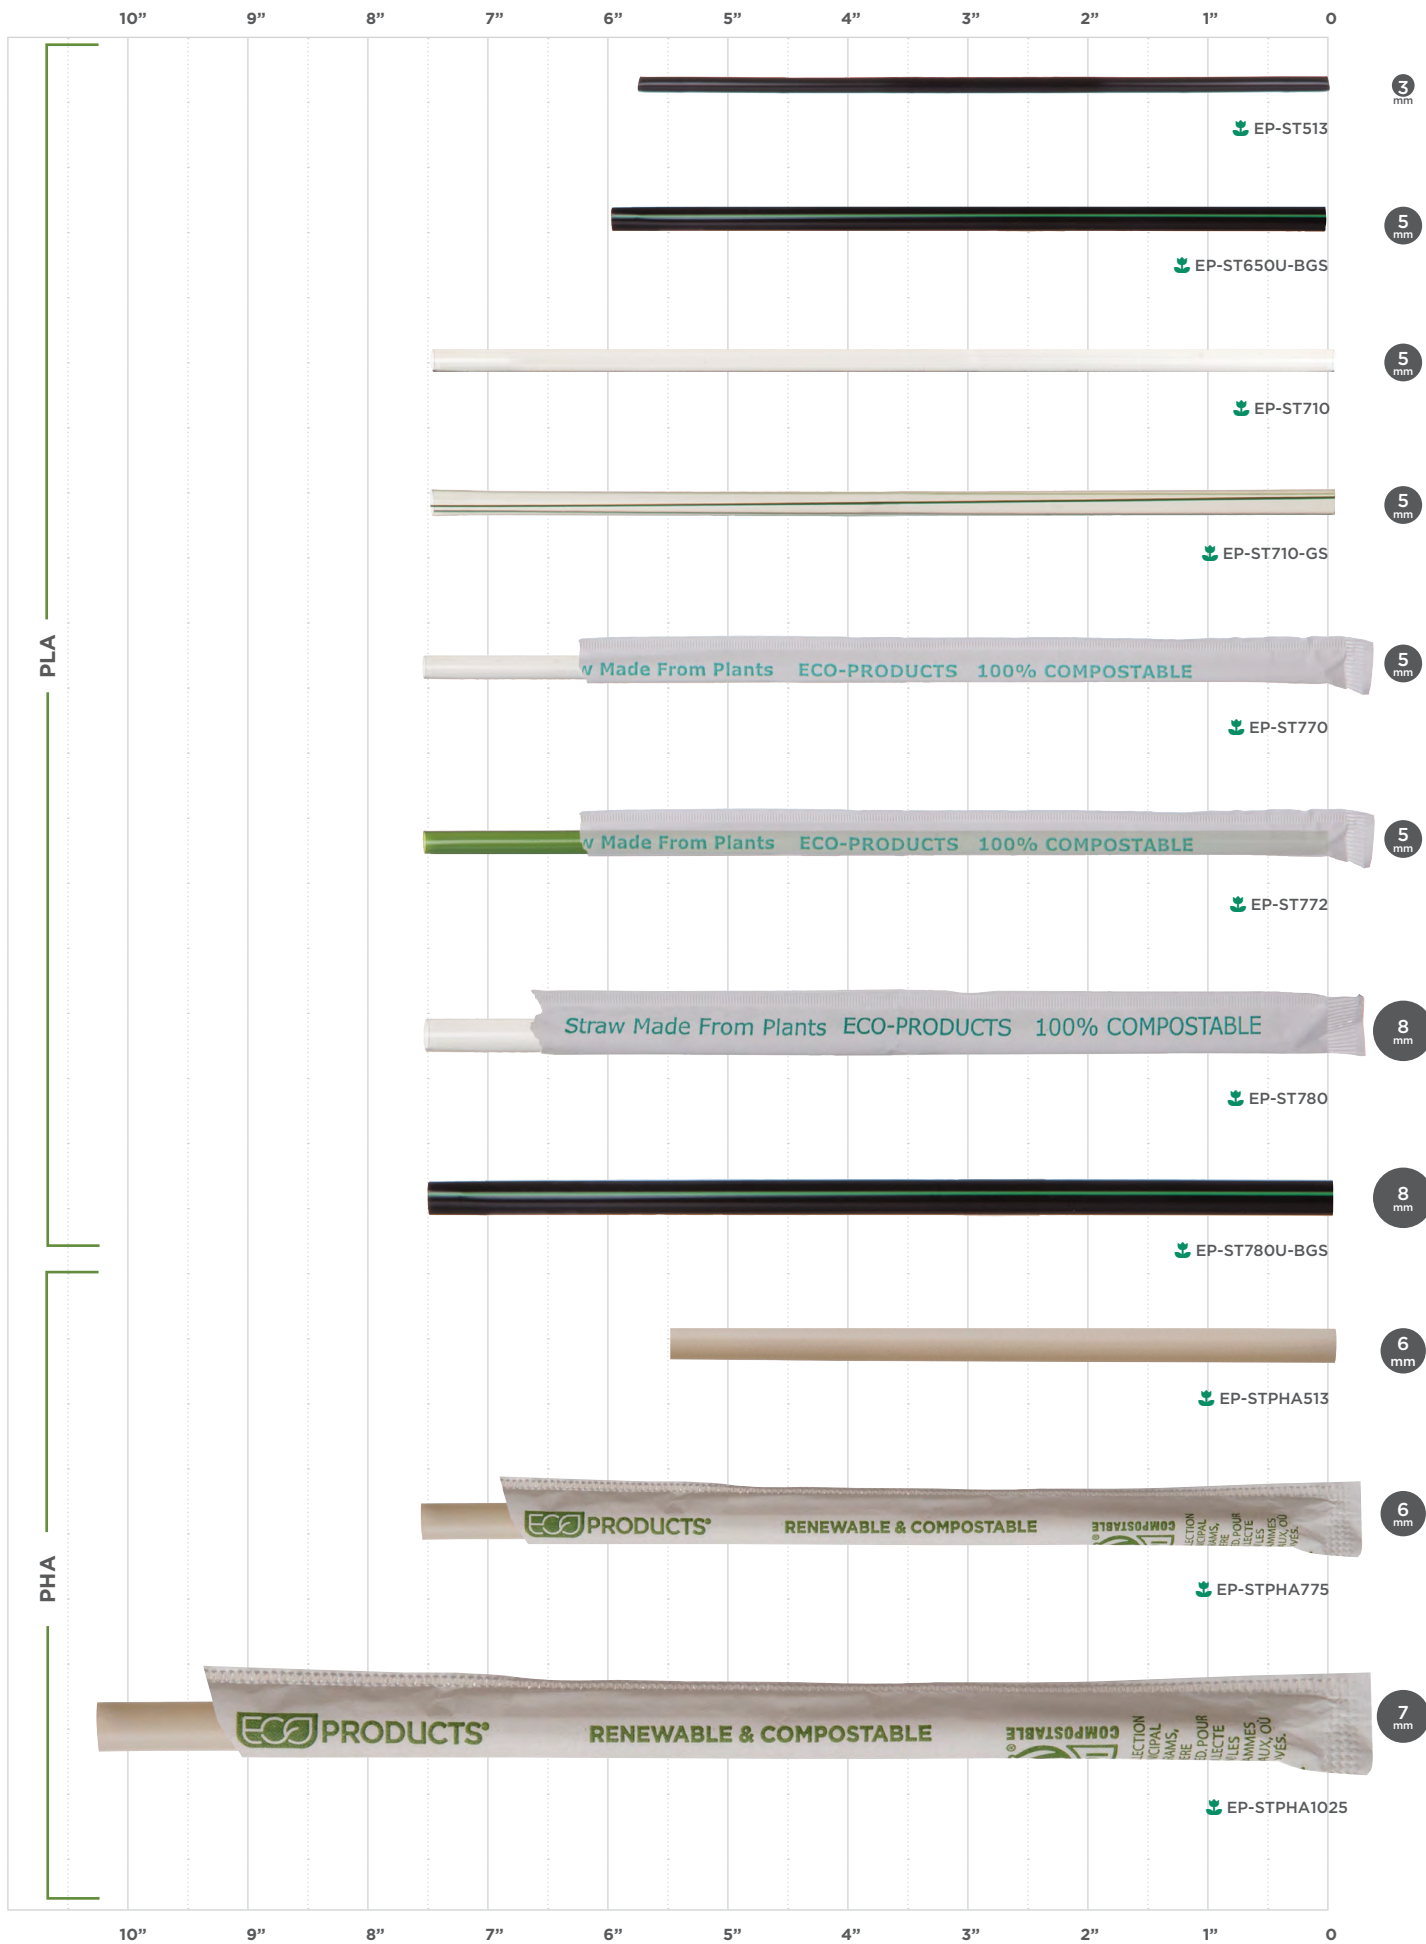

## BlueStripe® Cold Cups

Our RPET Cold Cup line now offers three different lid choices. The sleek new BlueStripe® design features a How2Recycle label to eliminate confusion at the bin. Post-consumer recycled products like these help save resources, keep waste out of landfills, and give you a more sustainable cold cup choice.

✗ Not Compostable

✓ Vanguard

Straw images have been scaled down to fit.  
 Diameters shown at actual size.