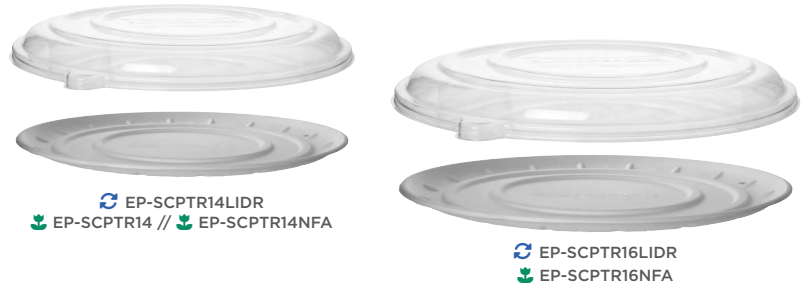

WORLDVIEW™ OVAL

COMPOSTABLE
COLD FOOD ONLY
MICROWAVABLE
FREEZABLE
CUSTOMIZABLE
VANGUARD

WORLDVIEW™ MOLDED MOLDED FIBER CONTAINERS

ROUNDS												
♻️	EP-SCR9	9in Round, 34oz, White		9x1.25in	Molded Fiber	☑️	☑️	☑️	☑️	8 packs of 50	400/cs	
♻️	EP-SCR9NFA	Vanguard® 9in Round, 34oz, White		9x1.25in	Molded Fiber	☑️	☑️	☑️	☑️	♻️	8 packs of 50	400/cs
♻️	EP-SCR93NFA	Vanguard® 9in, 3-Compt Round, 28oz, (12/8/8oz), White		9x1.25in	Molded Fiber	☑️	☑️	☑️	☑️	♻️	8 packs of 50	400/cs
♻️	EP-SCR9LIDP	Lid: 9in Round Lid, Clear		9.25x1.25in	PLA	☑️	☑️	☑️	☑️	☑️	6 packs of 50	300/cs
♻️	EP-SCR9LID	Lid: 9in Round Lid, Clear		9.25x1.25in	100% RPET	❌			☑️		6 packs of 50	300/cs
OVALS												
♻️	EP-SCV24NFA	Vanguard® 24oz Oval, White		9.75x6.75x1.25in	Molded Fiber	☑️	☑️	☑️	☑️	♻️	6 packs of 50	300/cs
♻️	EP-SCV32NFA	Vanguard® 32oz Oval, White		9.75x6.75x1.75in	Molded Fiber	☑️	☑️	☑️	☑️	♻️	6 packs of 50	300/cs
♻️	EP-SCV48NFA	Vanguard® 48oz Oval, White		9.75x6.75x2.75in	Molded Fiber	☑️	☑️	☑️	☑️	♻️	6 packs of 50	300/cs
♻️	EP-SCV32LIDLDP	Lid: 24/32/48oz Low-Profile Oval Lid, Clear		9.75x6.75x.75in	PLA	☑️	☑️	☑️	☑️	☑️	6 packs of 50	300/cs
♻️	EP-SCV32DLIDNFA	Lid: Vanguard® 24/32/48oz Dome Oval Lid, White		9.75x6.75x1.75in	Molded Fiber	☑️	☑️	☑️	☑️	♻️	6 packs of 50	300/cs
♻️	EP-SCV32LID-R	Lid: 24/32/48oz Oval Lid, Clear		10x7x1.125in	100% RPET	❌			☑️		6 packs of 50	300/cs
SPECIALTY												
♻️	EP-SCRC862NFA	Vanguard® 2-Compt Nacho Tray, (20/3.7oz), White		6x8x1.25in	Molded Fiber	☑️	☑️	☑️	☑️	♻️	8 packs of 50	400/cs
♻️	EP-SCRC863NFA	Vanguard® 3-Compt Nacho Tray, (15.4/3.7/3.7oz) White		6x8x1.25in	Molded Fiber	☑️	☑️	☑️	☑️	♻️	8 packs of 50	400/cs
♻️	EP-SCRC863LID	Lid: Nacho Tray Lid, Clear		6x8x1.5in	PLA	☑️	☑️		☑️		4 packs of 50	200/cs
♻️	EP-SCS73	3-Compt Square Taco Tray, White		7.25x6.75x1in	Molded Fiber	☑️	☑️	☑️	☑️		6 packs of 50	300/cs
♻️	EP-SCS73NFA	Vanguard® 3-Compt Square Taco Tray, White		7.25x6.75x1in	Molded Fiber	☑️	☑️	☑️	☑️	♻️	6 packs of 50	300/cs
♻️	EP-SCS73LID	Lid: Dome Lid for Taco Tray, Clear		7.25x7x1.5in	PLA	☑️	☑️		☑️		6 packs of 50	300/cs
♻️	EP-SCPTR14	14in Pizza Tray Base, White		14x.75in	Molded Fiber	☑️	☑️	☑️	☑️		1 pack of 50	50/cs
♻️	EP-SCPTR14NFA	Vanguard® 14in Pizza Tray Base, White		14x.75in	Molded Fiber	☑️	☑️	☑️	☑️	♻️	1 pack of 50	50/cs
♻️	EP-SCPTR14LIDR	Lid: 14in Pizza Tray Lid, Clear		14x1.125in	100% RPET	❌			☑️		1 pack of 50	50/cs
♻️	EP-SCPTR16NFA	Vanguard® 16in Pizza Tray Base, White		16x.75in	Molded Fiber	☑️	☑️	☑️	☑️	♻️	1 pack of 50	50/cs
♻️	EP-SCPTR16LIDR	Lid: 16in Pizza Tray Lid, Clear		16x1.5in	100% RPET	❌			☑️		1 pack of 50	50/cs

❌ Not Compostable   ♻️ Vanguard