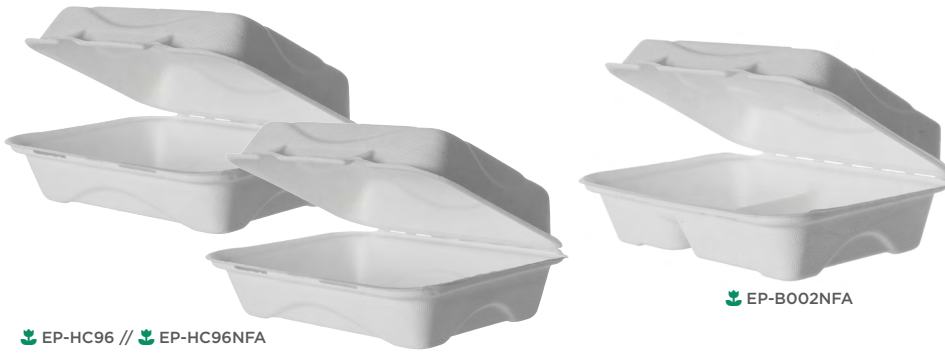

Clamshells

Made with renewable molded fiber.

- » Meet ASTM standards for compostability
- » Some sizes available in BPI-Certified Vanguard® with no-added PFAS
- » For use with hot or cold foods
- » Grease- and cut-resistant
- » Microwaveable and freezable