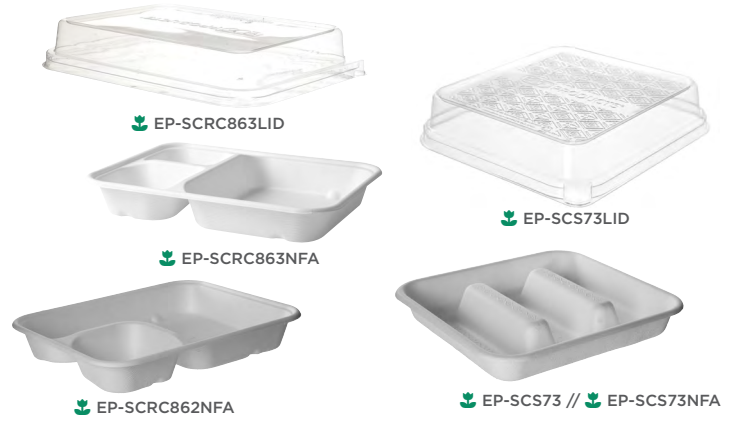

WORLDVIEW™ SPECIALTY