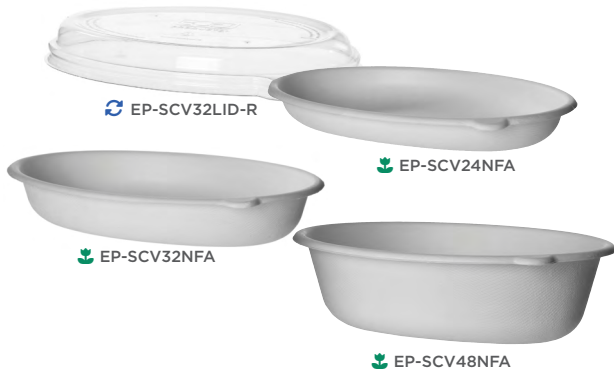

WORLDVIEW™ OVAL

COMPOSTABLE
COLD FOOD ONLY
MICROWAVABLE
FREEZABLE
CUSTOMIZABLE
VANGUARD

WORLDVIEW™ MOLDED MOLDED FIBER CONTAINERS

ROUNDS												
♻️	EP-SCR9	9in Round, 34oz, White		9x1.25in	Molded Fiber	☑️	☑️	☑️	☑️	8 packs of 50	400/cs	
♻️	EP-SCR9NFA	Vanguard® 9in Round, 34oz, White		9x1.25in	Molded Fiber	☑️	☑️	☑️	☑️	♻️	8 packs of 50	400/cs
♻️	EP-SCR93NFA	Vanguard® 9in, 3-Compt Round, 28oz, (12/8/8oz), White		9x1.25in	Molded Fiber	☑️	☑️	☑️	☑️	♻️	8 packs of 50	400/cs
♻️	EP-SCR9LIDP	Lid: 9in Round Lid, Clear		9.25x1.25in	PLA	☑️	☑️	☑️	☑️	☑️	6 packs of 50	300/cs
♻️	EP-SCR9LID	Lid: 9in Round Lid, Clear		9.25x1.25in	100% RPET	❌			☑️		6 packs of 50	300/cs
OVALS												
♻️	EP-SCV24NFA	Vanguard® 24oz Oval, White		9.75x6.75x1.25in	Molded Fiber	☑️	☑️	☑️	☑️	♻️	6 packs of 50	300/cs
♻️	EP-SCV32NFA	Vanguard® 32oz Oval, White		9.75x6.75x1.75in	Molded Fiber	☑️	☑️	☑️	☑️	♻️	6 packs of 50	300/cs
♻️	EP-SCV48NFA	Vanguard® 48oz Oval, White		9.75x6.75x2.75in	Molded Fiber	☑️	☑️	☑️	☑️	♻️	6 packs of 50	300/cs
♻️	EP-SCV32LIDLDP	Lid: 24/32/48oz Low-Profile Oval Lid, Clear		9.75x6.75x.75in	PLA	☑️	☑️	☑️	☑️	☑️	6 packs of 50	300/cs
♻️	EP-SCV32DLIDNFA	Lid: Vanguard® 24/32/48oz Dome Oval Lid, White		9.75x6.75x1.75in	Molded Fiber	☑️	☑️	☑️	☑️	♻️	6 packs of 50	300/cs
♻️	EP-SCV32LID-R	Lid: 24/32/48oz Oval Lid, Clear		10x7x1.125in	100% RPET	❌			☑️		6 packs of 50	300/cs
SPECIALTY												
♻️	EP-SCRC862NFA	Vanguard® 2-Compt Nacho Tray, (20/3.7oz), White		6x8x1.25in	Molded Fiber	☑️	☑️	☑️	☑️	♻️	8 packs of 50	400/cs
♻️	EP-SCRC863NFA	Vanguard® 3-Compt Nacho Tray, (15.4/3.7/3.7oz) White		6x8x1.25in	Molded Fiber	☑️	☑️	☑️	☑️	♻️	8 packs of 50	400/cs
♻️	EP-SCRC863LID	Lid: Nacho Tray Lid, Clear		6x8x1.5in	PLA	☑️	☑️		☑️		4 packs of 50	200/cs
♻️	EP-SCS73	3-Compt Square Taco Tray, White		7.25x6.75x1in	Molded Fiber	☑️	☑️	☑️	☑️		6 packs of 50	300/cs
♻️	EP-SCS73NFA	Vanguard® 3-Compt Square Taco Tray, White		7.25x6.75x1in	Molded Fiber	☑️	☑️	☑️	☑️	♻️	6 packs of 50	300/cs
♻️	EP-SCS73LID	Lid: Dome Lid for Taco Tray, Clear		7.25x7x1.5in	PLA	☑️	☑️		☑️		6 packs of 50	300/cs
♻️	EP-SCPTR14	14in Pizza Tray Base, White		14x.75in	Molded Fiber	☑️	☑️	☑️	☑️		1 pack of 50	50/cs
♻️	EP-SCPTR14NFA	Vanguard® 14in Pizza Tray Base, White		14x.75in	Molded Fiber	☑️	☑️	☑️	☑️	♻️	1 pack of 50	50/cs
♻️	EP-SCPTR14LIDR	Lid: 14in Pizza Tray Lid, Clear		14x1.125in	100% RPET	❌			☑️		1 pack of 50	50/cs
♻️	EP-SCPTR16NFA	Vanguard® 16in Pizza Tray Base, White		16x.75in	Molded Fiber	☑️	☑️	☑️	☑️	♻️	1 pack of 50	50/cs
♻️	EP-SCPTR16LIDR	Lid: 16in Pizza Tray Lid, Clear		16x1.5in	100% RPET	❌			☑️		1 pack of 50	50/cs

❌ Not Compostable   ♻️ Vanguard